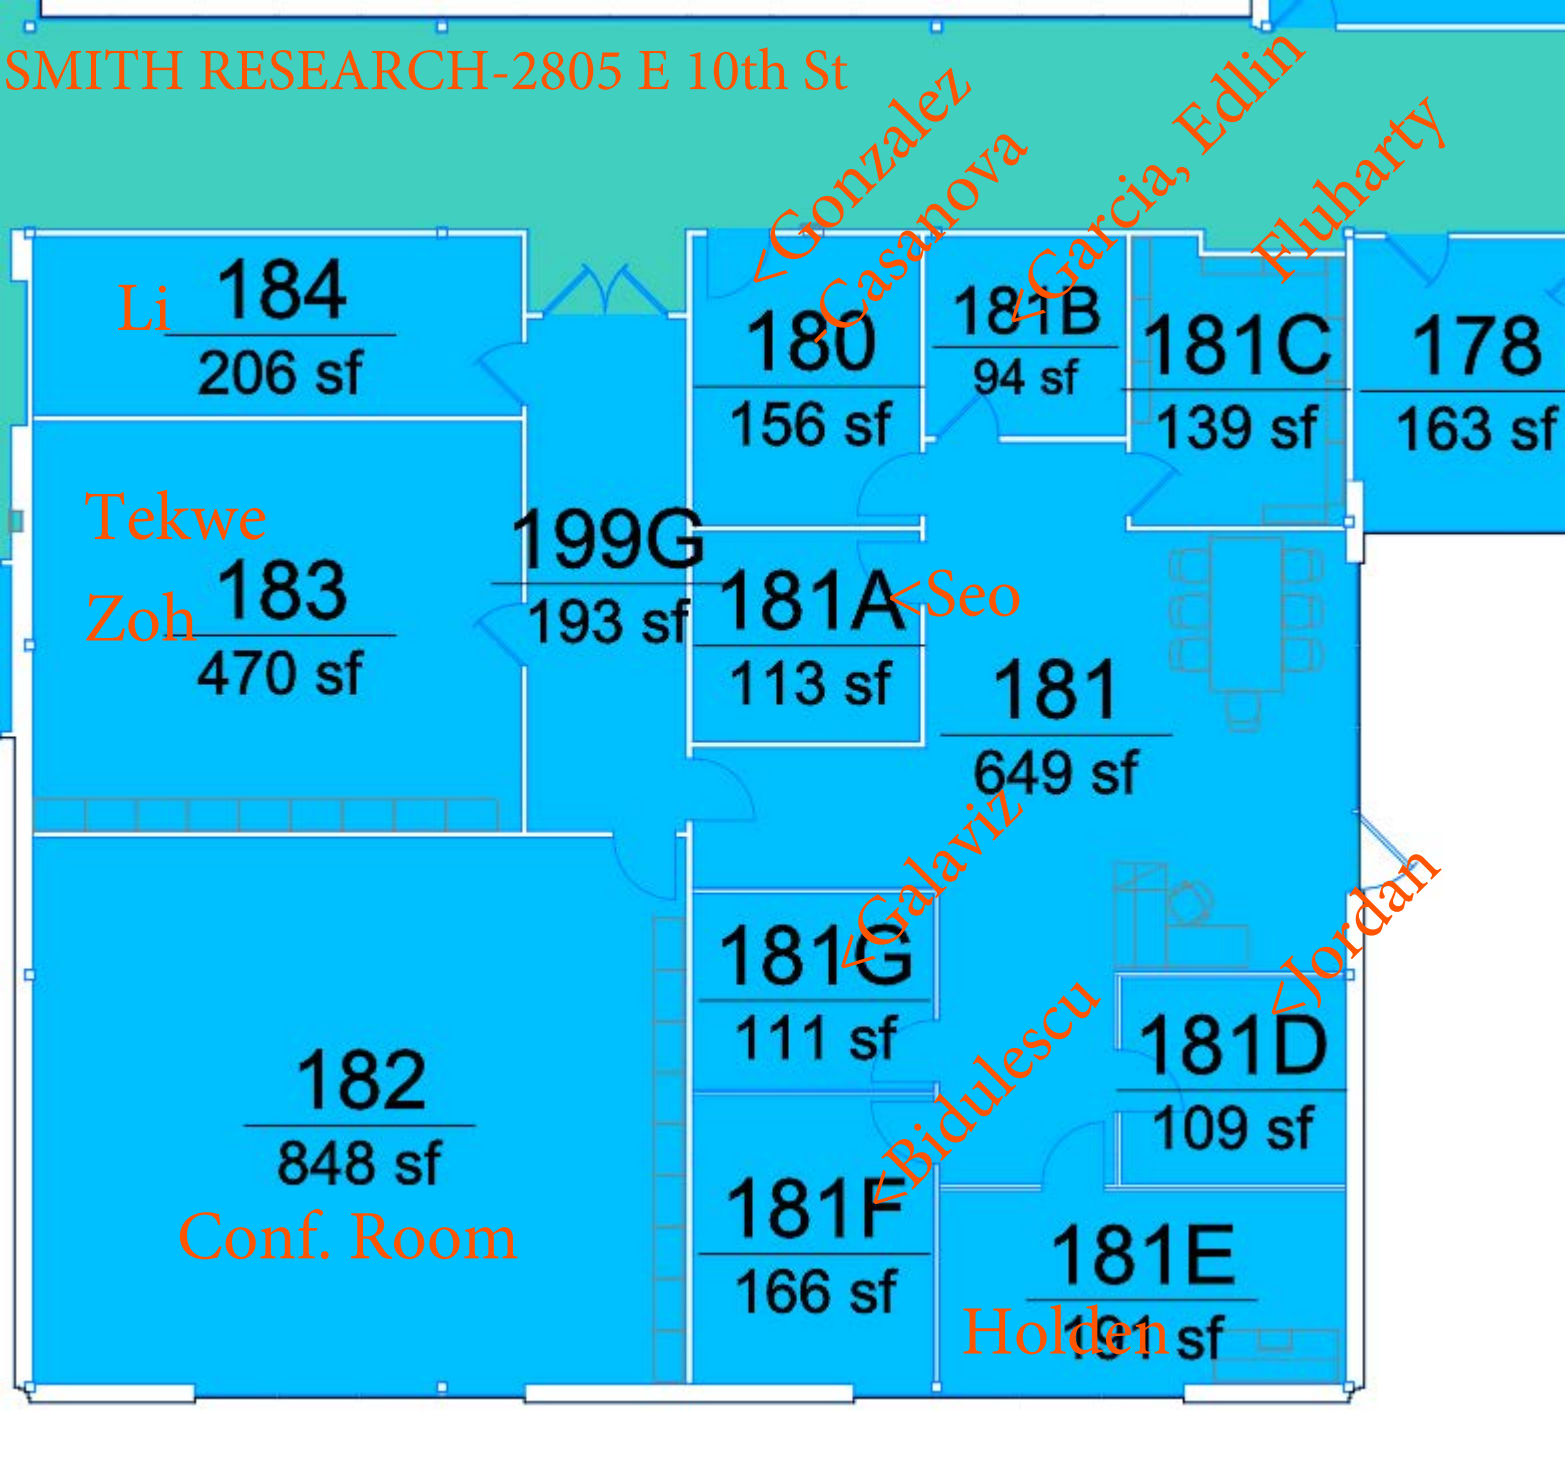

SPH - Floor 3

SMITH RESEARCH-2805 E 10th St

SMITH RESEARCH-2805 E 10th St

Gonzalez
Casanova

Garcia, Edlin
Fluharty

Seo

Galaviz
Bidulescu

Jordan

108E 13 sf
108D 127 sf
108C 128 sf
108B 133 sf
108A 129 sf

109
2,300 sf

102A 174 sf
102AA 43 sf

191 207 sf
199A 335 sf
192 210 sf

102E 118 sf
102F 139 sf

102D 166 sf
102AG 43 sf
102AF 43 sf

102C 142 sf
102AE 43 sf
102AD 43 sf