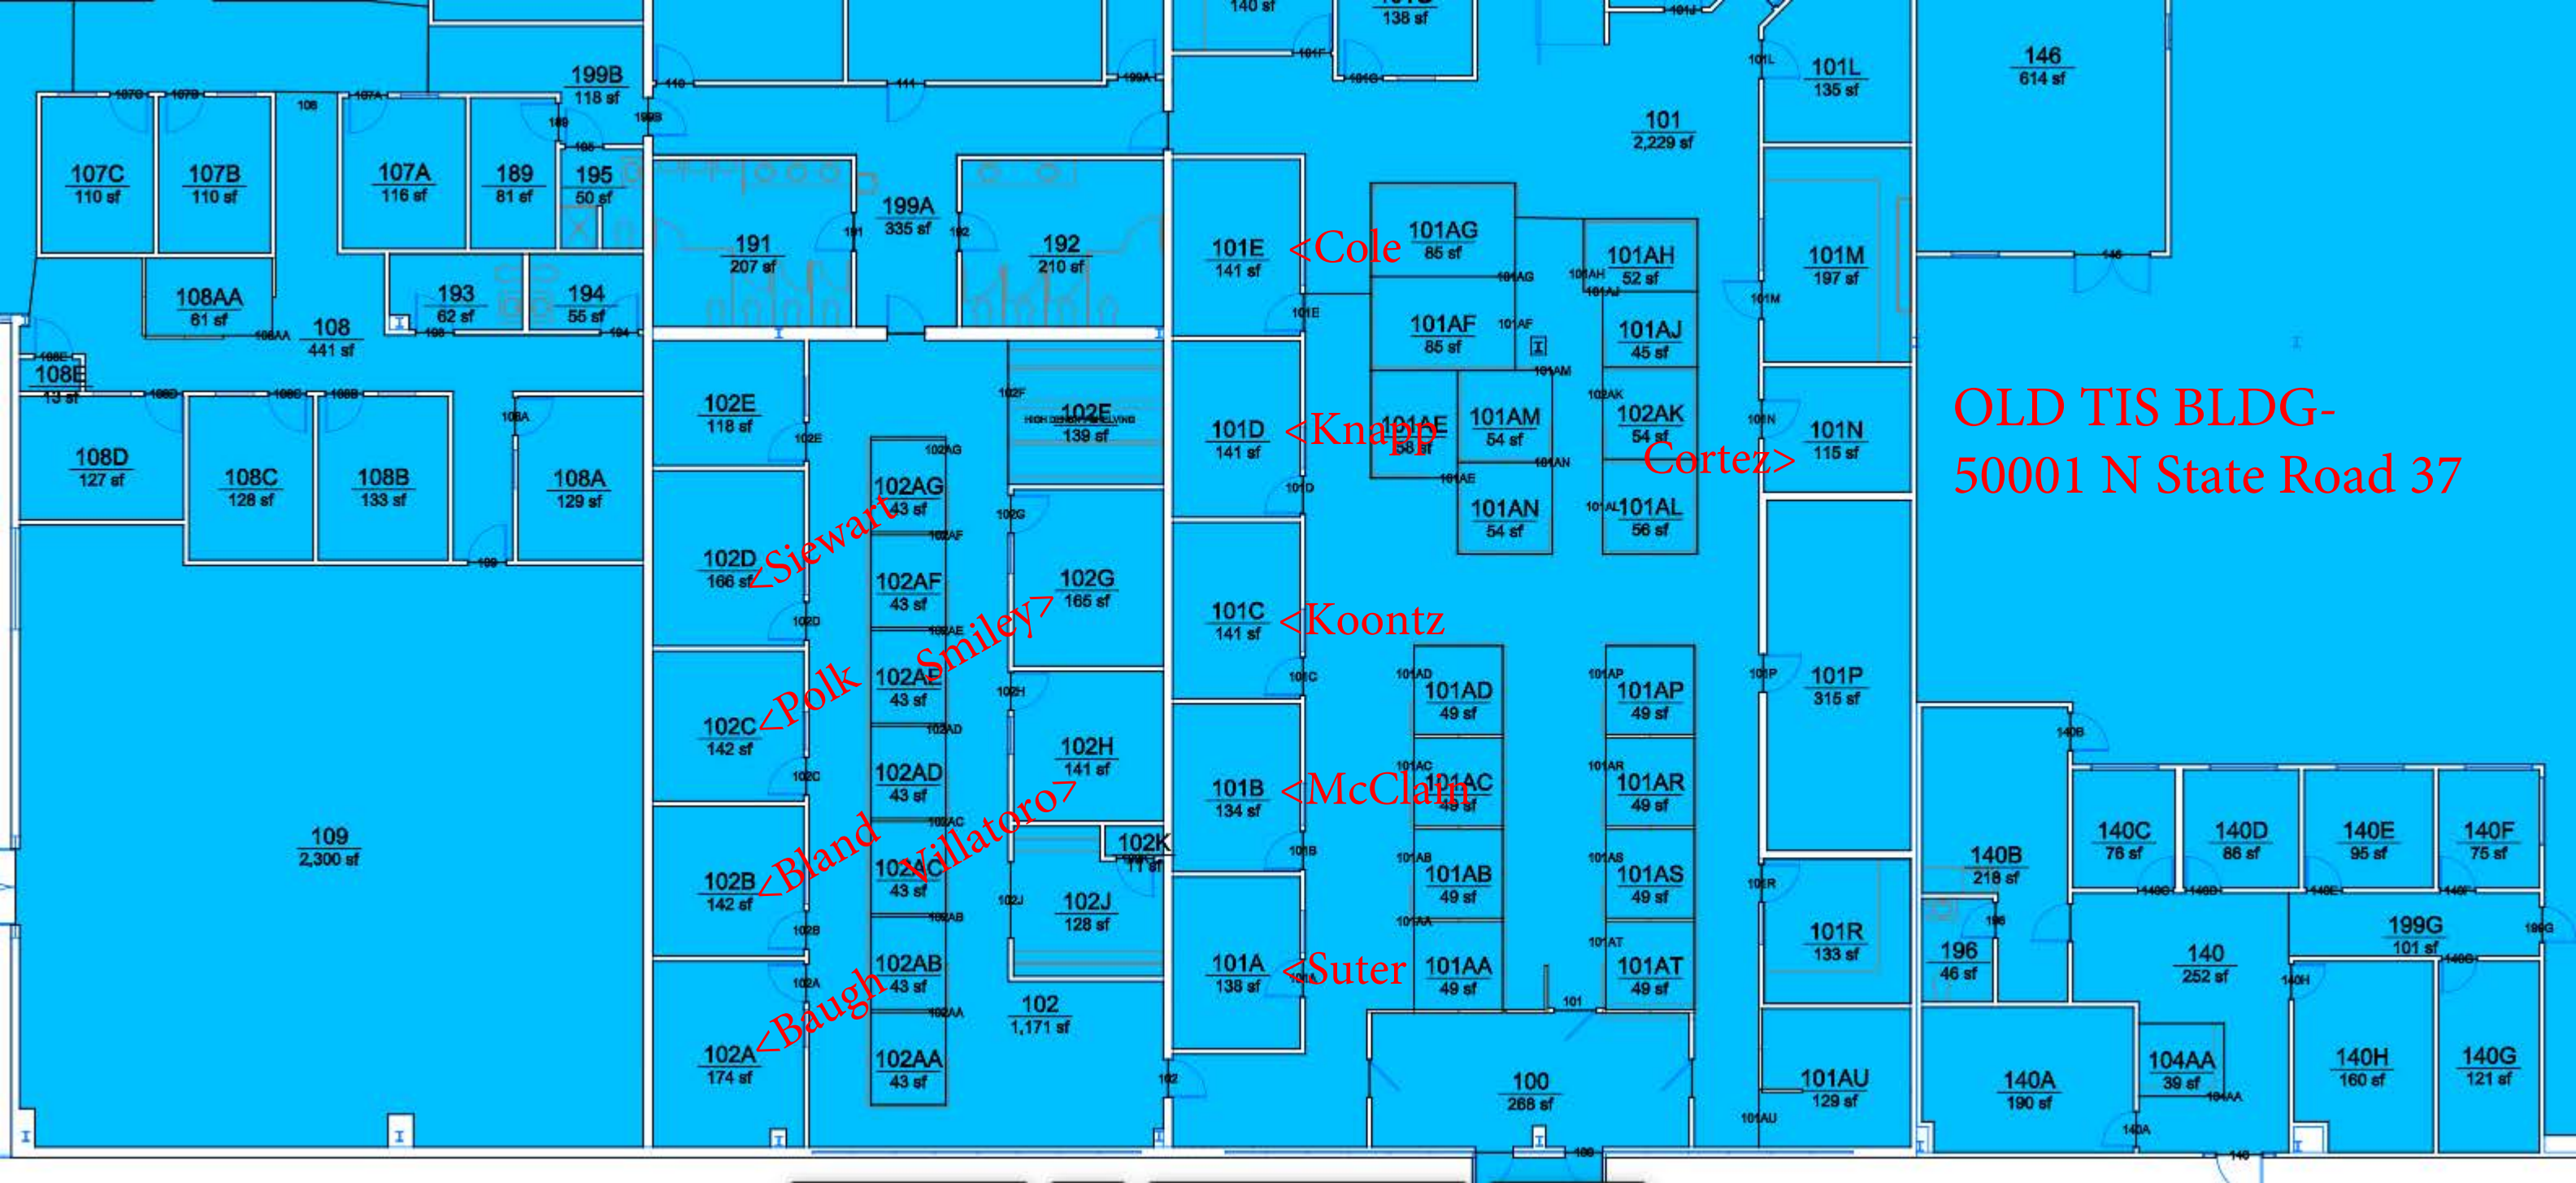

# SPH - Floor 3

# SMITH RESEARCH-2805 E 10th St

SMITH RESEARCH-2805 E 10th St

OLD TIS BLDG-  
50001 N State Road 37

107C  
110 sf

107B  
110 sf

107A  
116 sf

189  
81 sf

195  
50 sf

108AA  
81 sf

108E  
13 sf

108D  
127 sf

108C  
128 sf

108B  
133 sf

108A  
129 sf

109  
2,300 sf

191  
207 sf