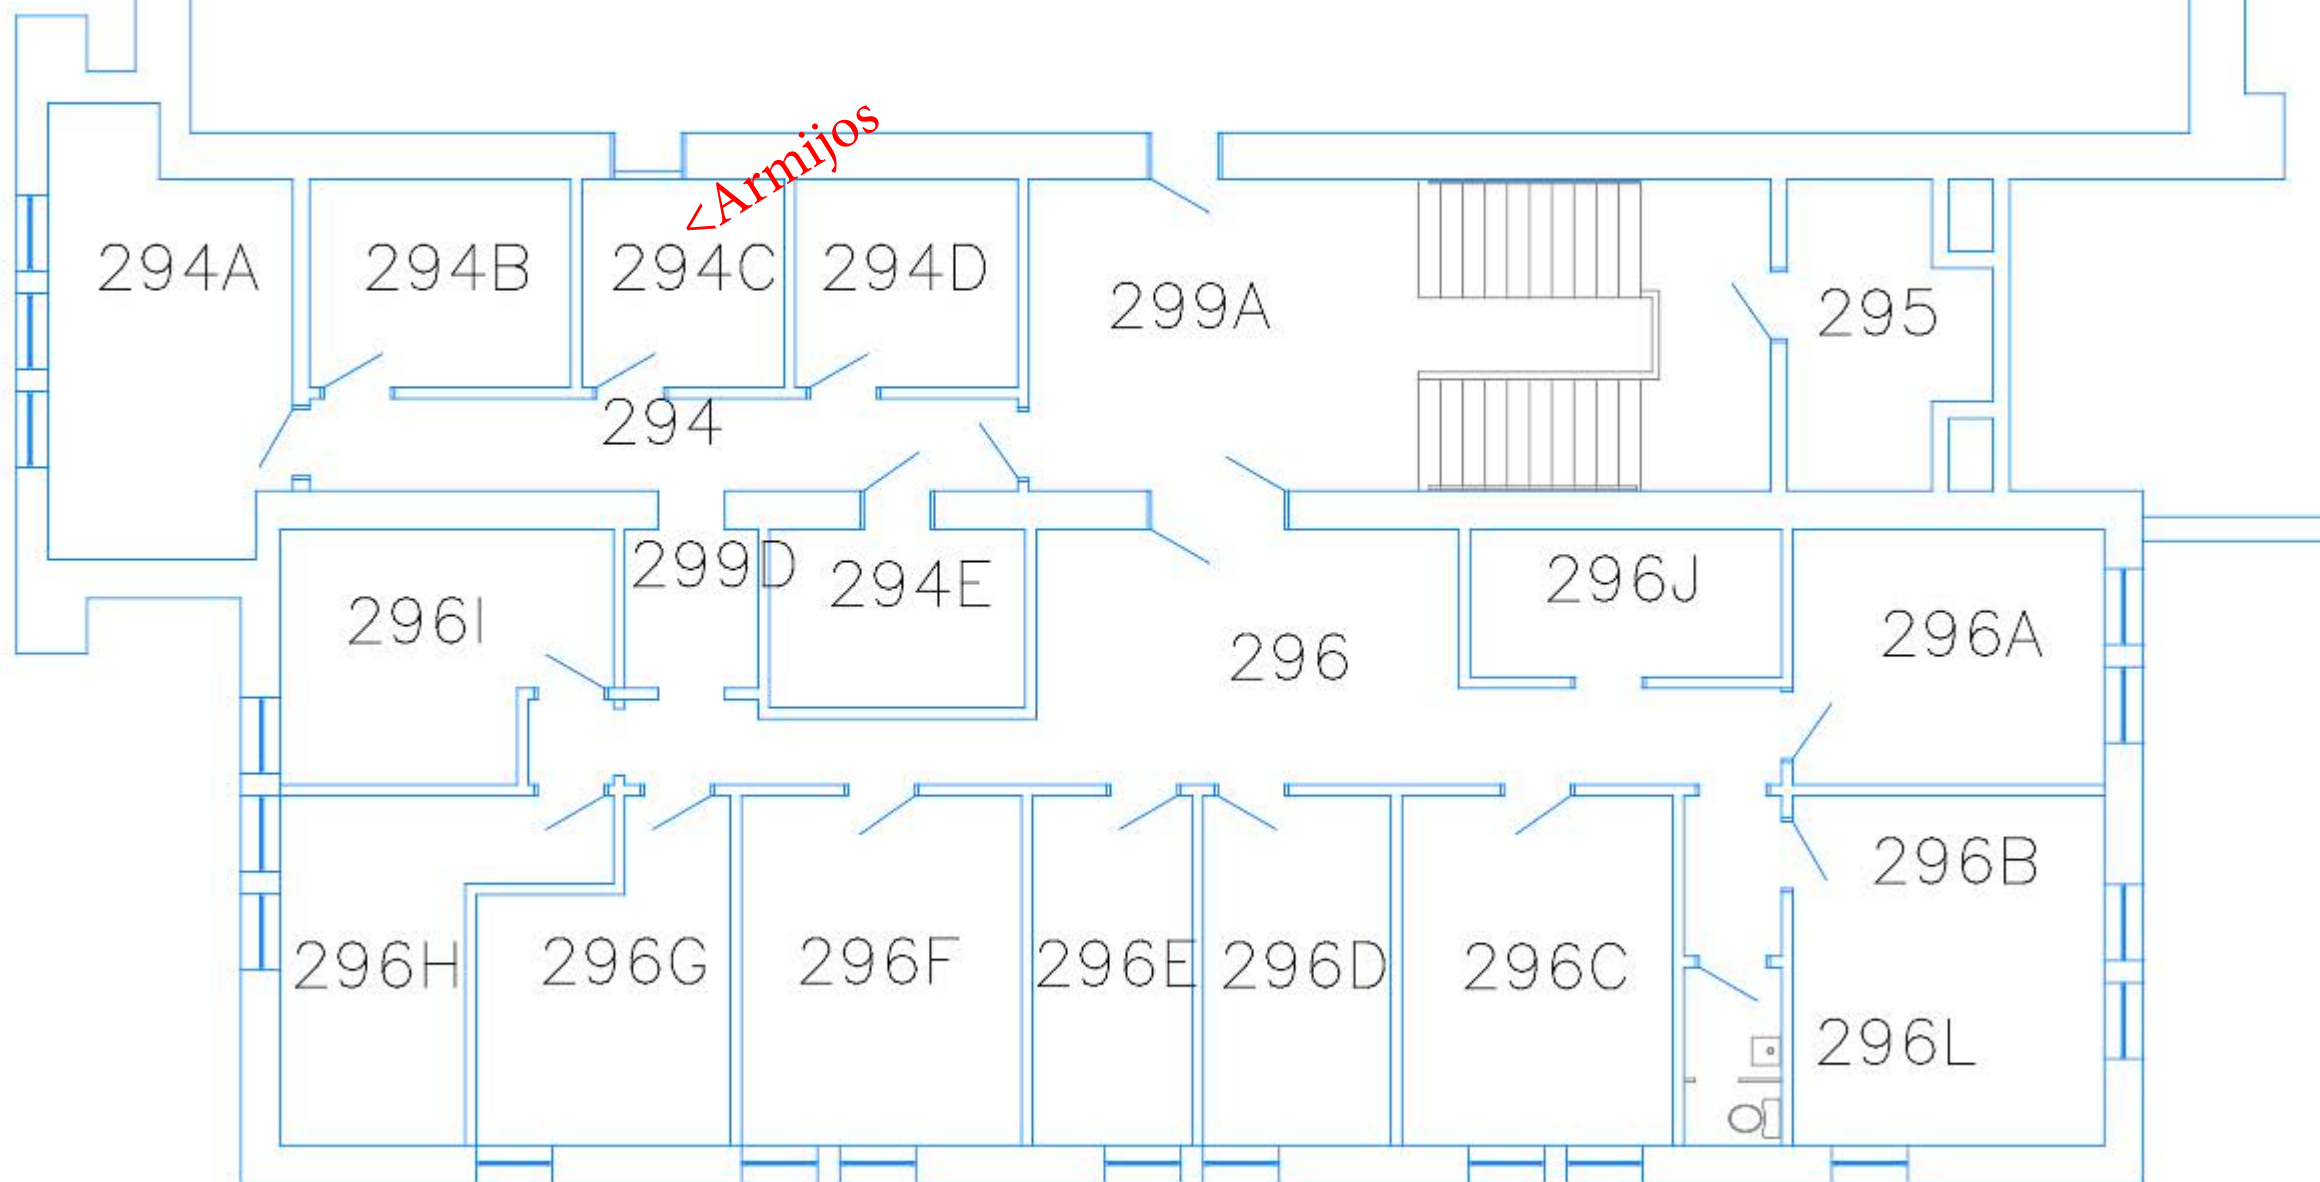

SPH - Floor 3

SMITH RESEARCH-2805 E 10th St

< Gonzalez
Casanova
< Zoh
Fluharty

Li
184
206 sf

180
156 sf

181B
94 sf

181C
139 sf

178
163 sf

Tekwe
183
470 sf

199G
193 sf

181A
113 sf

181
649 sf

DRAFT

Revised version at go.iu.edu/sphb-renovation

Galaviz
< Jordan

182
848 sf