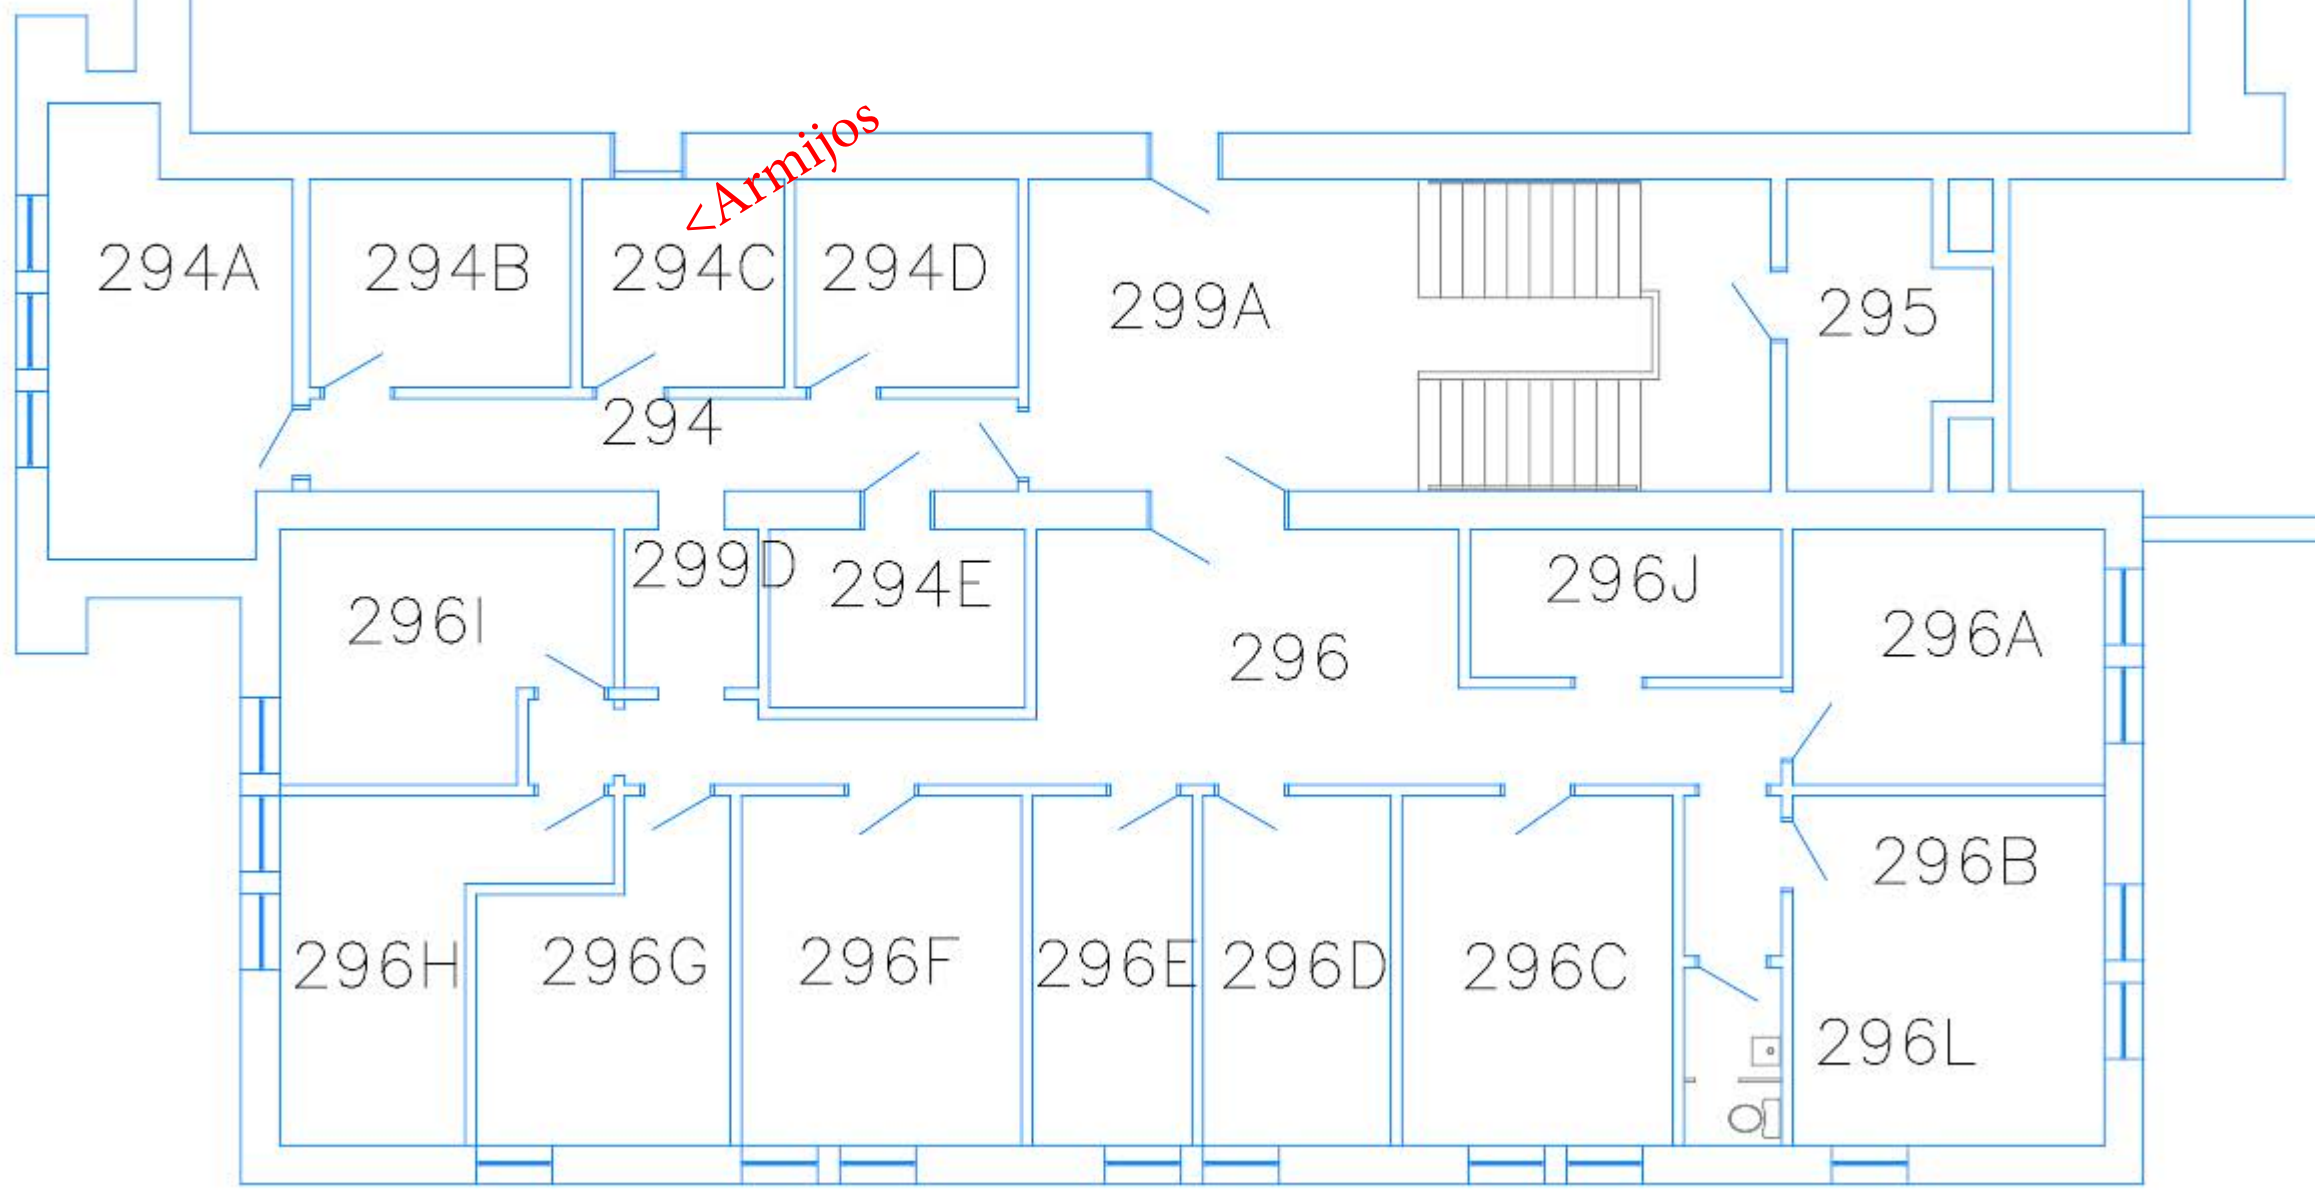

# SPH - Floor 3

# SMITH RESEARCH-2805 E 10th St

SMITH RESEARCH-2805 E 10th St

OLD TIS BLDG-  
50001 N State Road 37

107C  
110 sf

107B  
110 sf

107A  
116 sf

189  
81 sf

195  
50 sf

108AA  
81 sf

108E  
13 sf

108D  
127 sf

108C  
128 sf

108B  
133 sf

108A  
129 sf

109  
2,300 sf

191  
207 sf